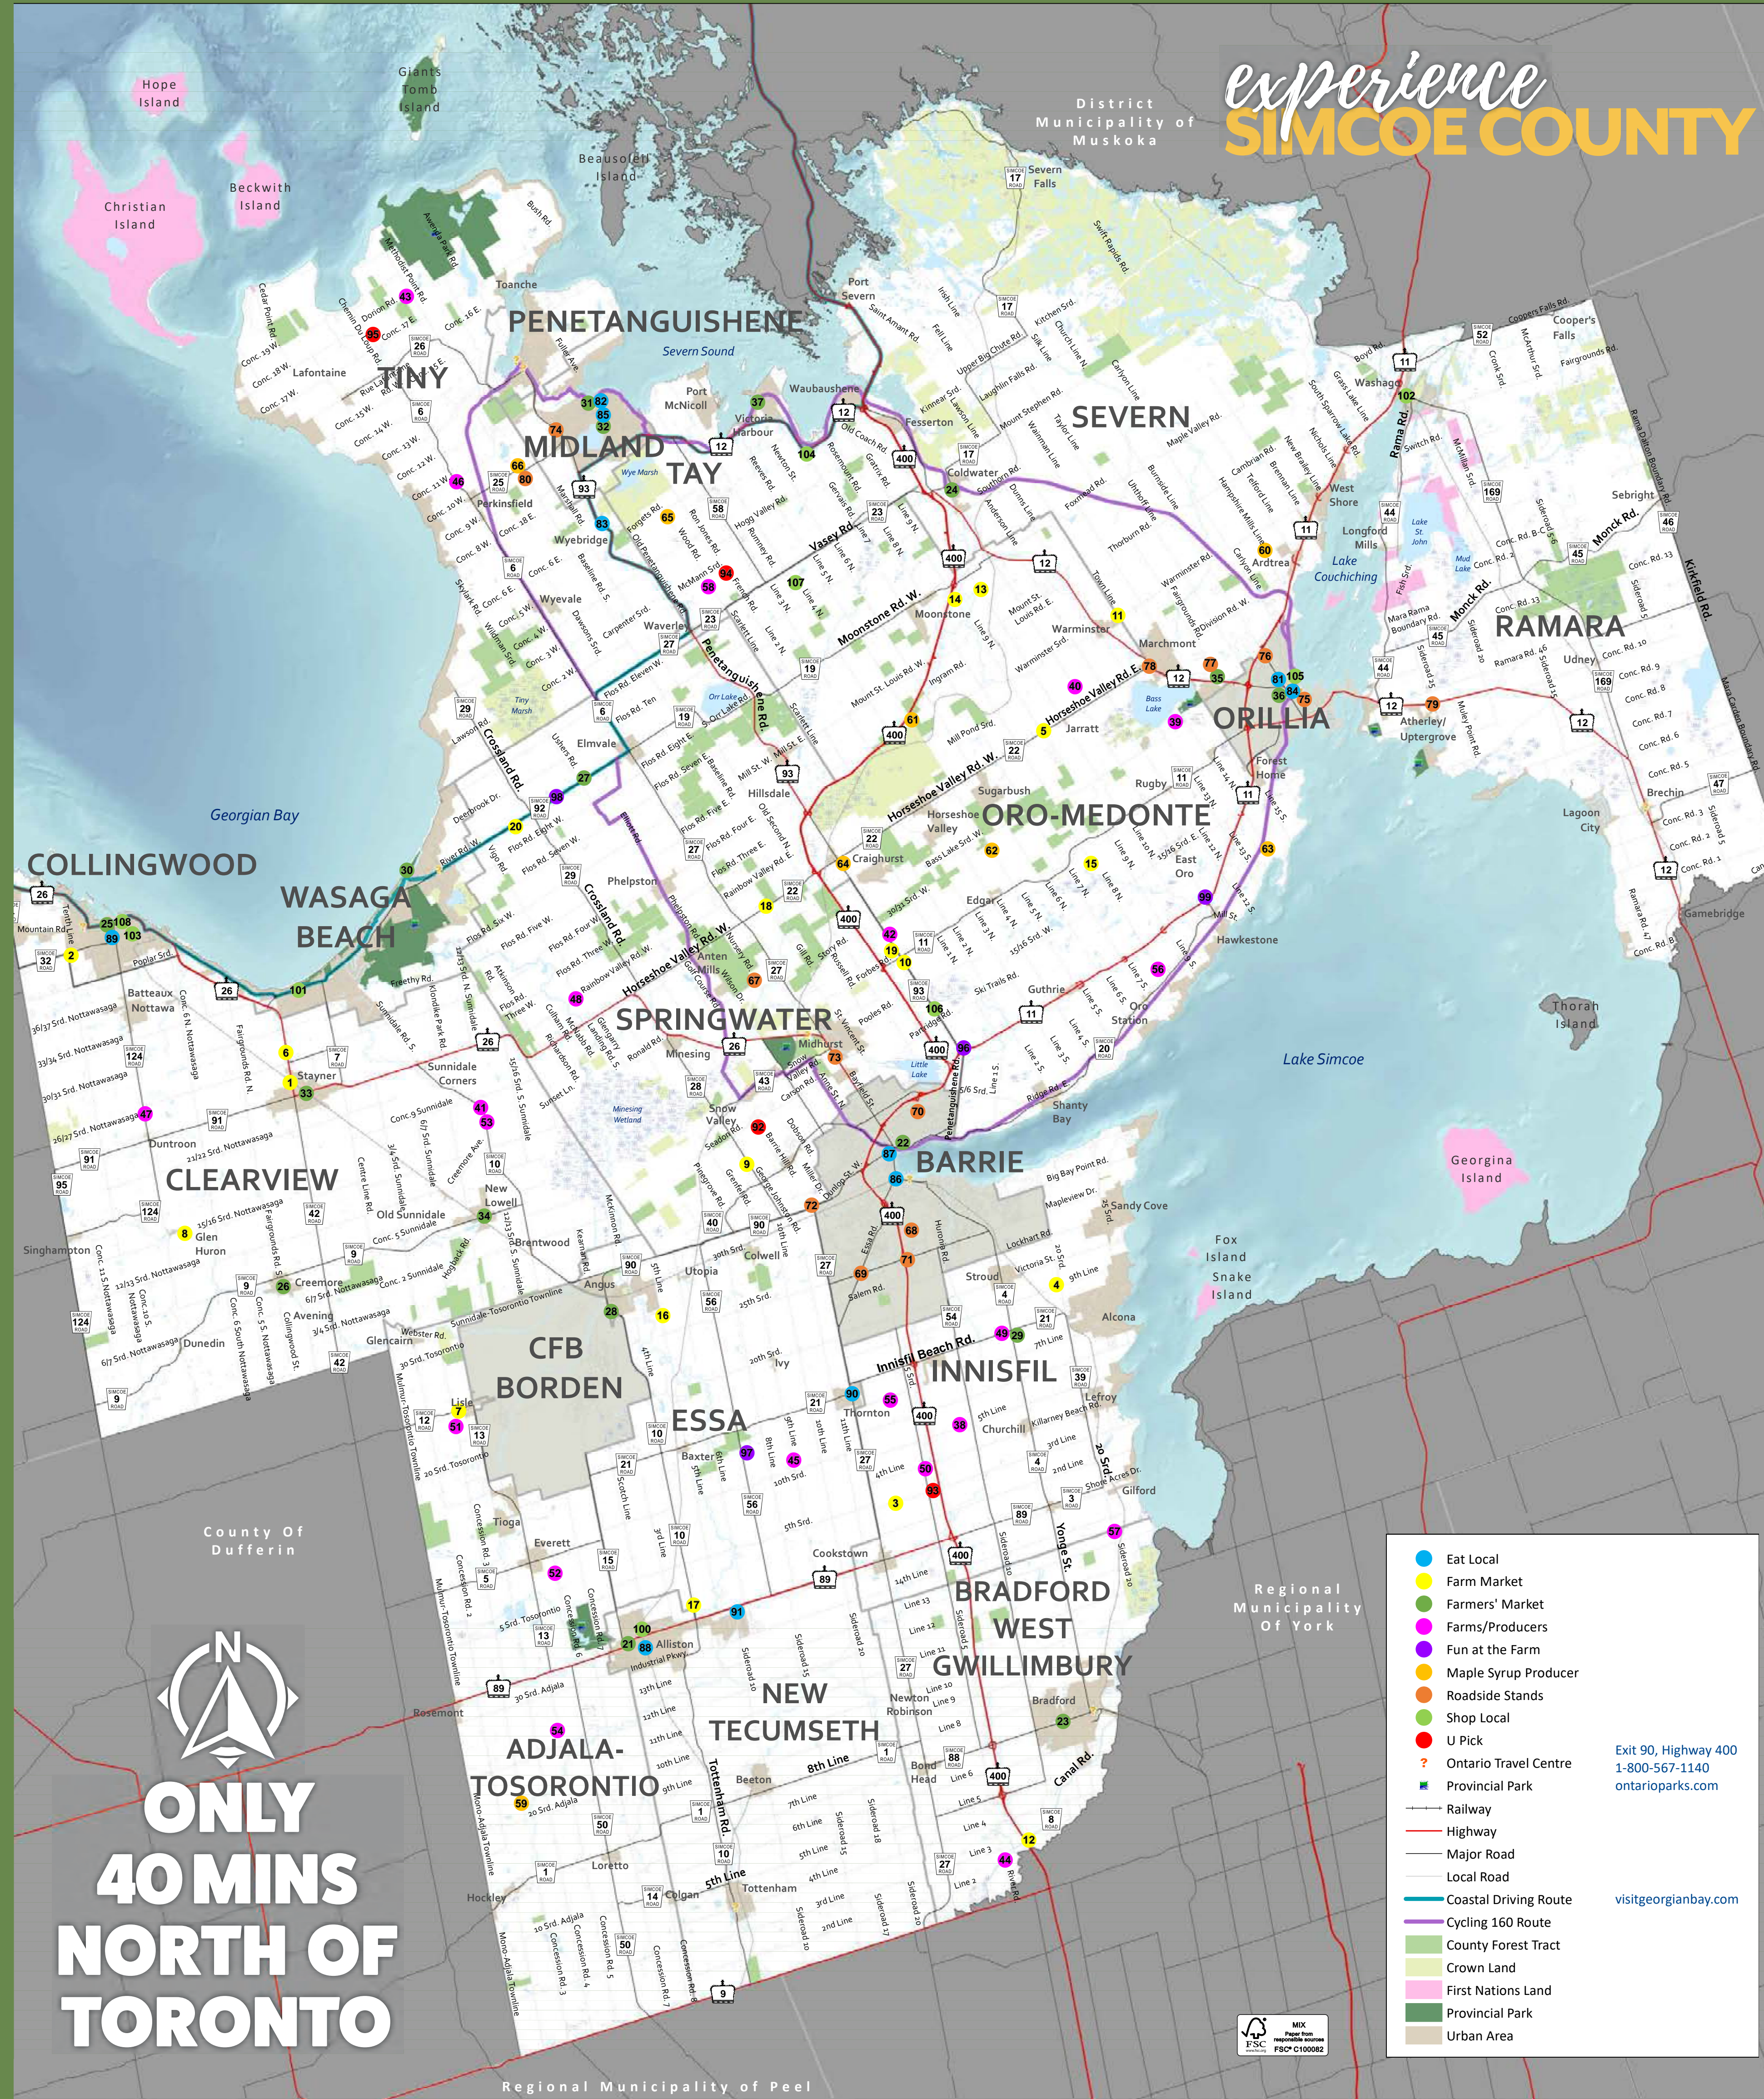

**ONLY
40 MINS
NORTH OF
TORONTO**

Legend:

- Eat Local
- Farm Market
- Farmers' Market
- Farms/Producers
- Fun at the Farm
- Maple Syrup Producer
- Roadside Stands
- Shop Local
- U Pick
- Ontario Travel Centre
- Provincial Park
- Railway
- Highway
- Major Road
- Local Road
- Coastal Driving Route
- Cycling 160 Route
- County Forest Tract
- Crown Land
- First Nations Land
- Provincial Park
- Urban Area